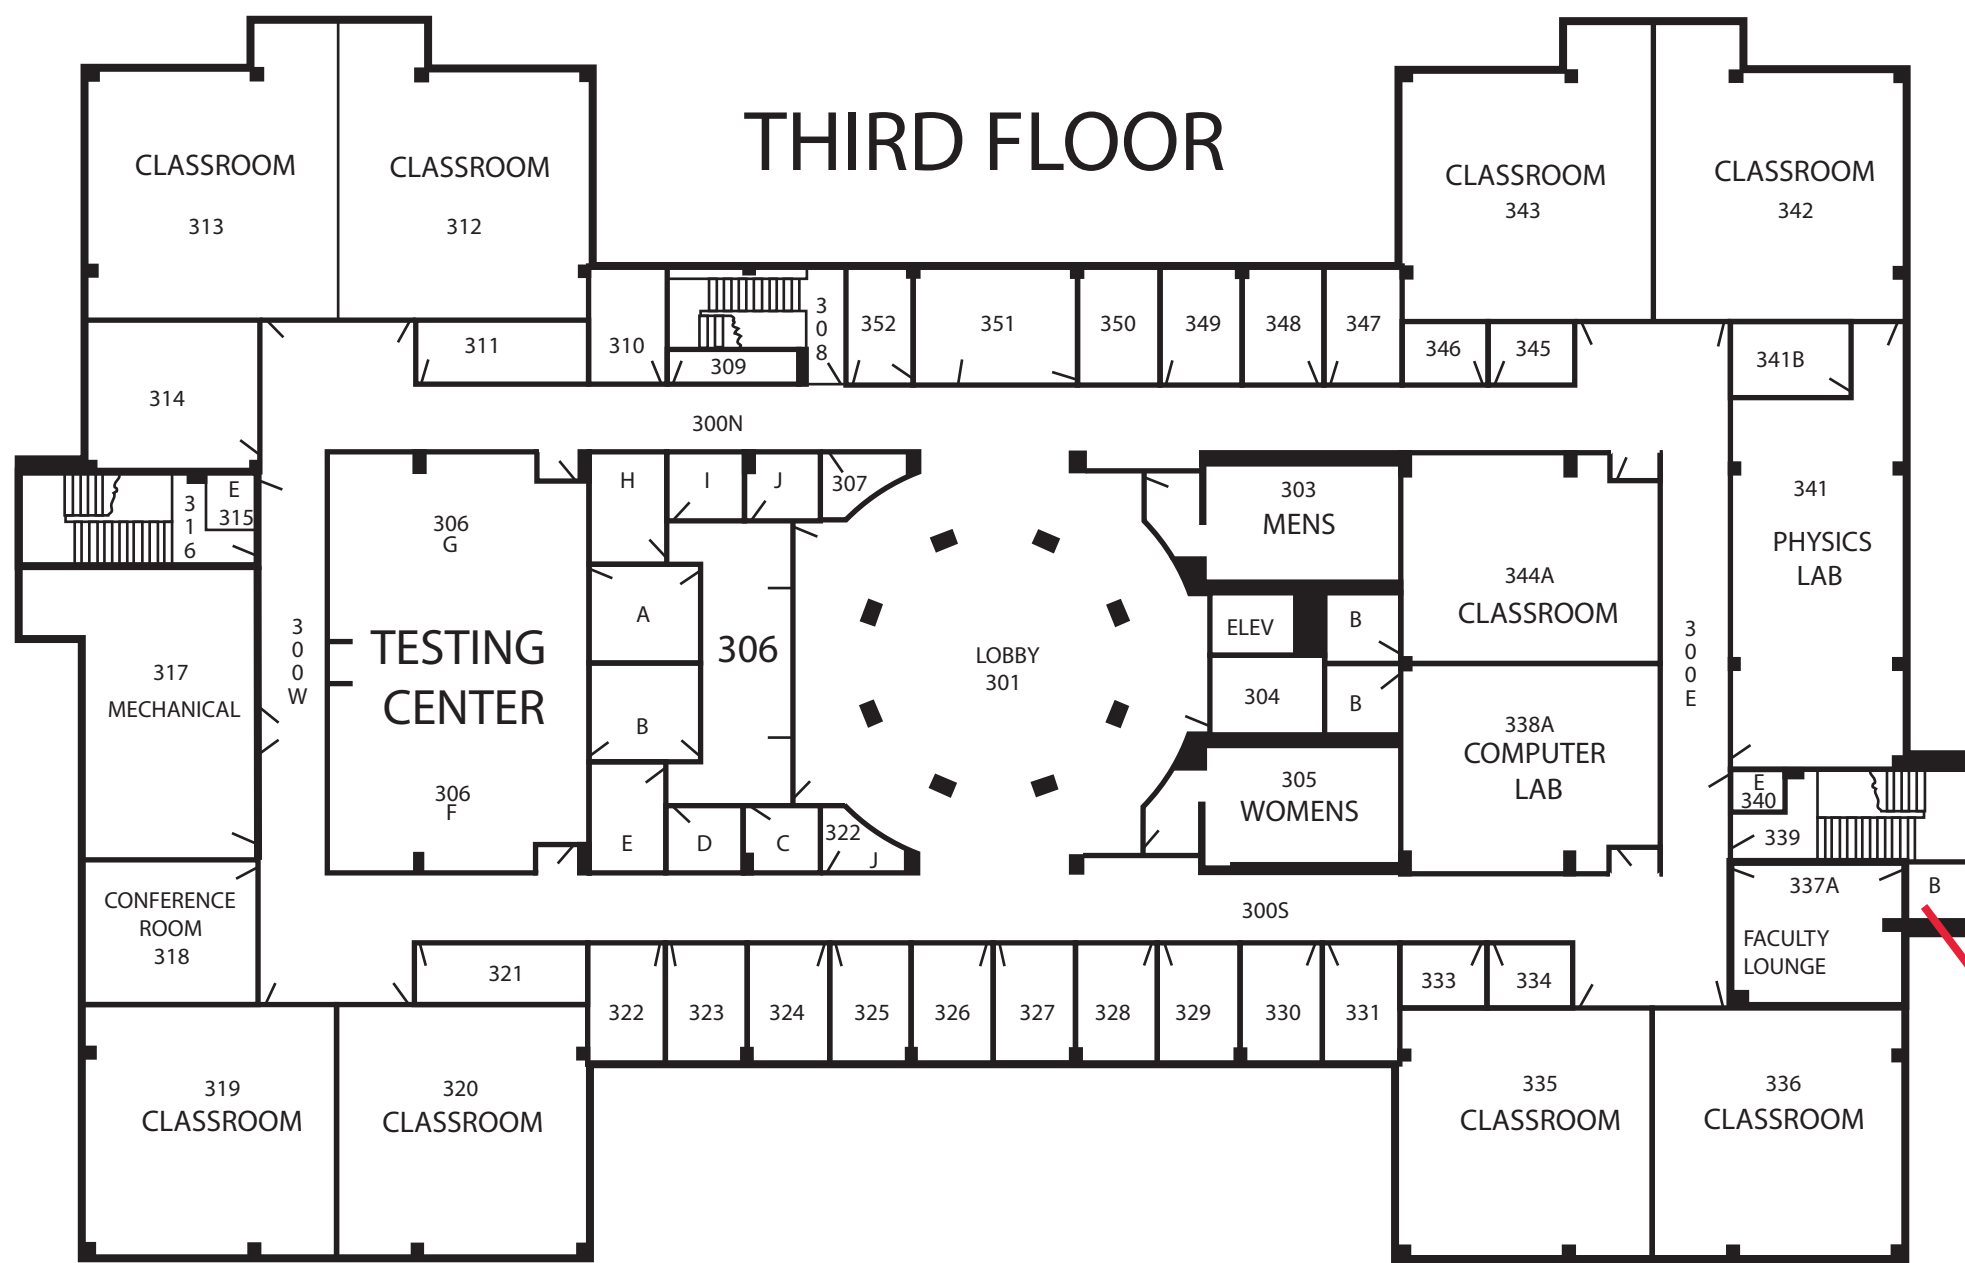

BECKY PANIETZ STUDENT CENTER & TRAMMEL STUDENT UNION

This restroom is a single stall and available for all to use. Enter through the Faculty Lounge.